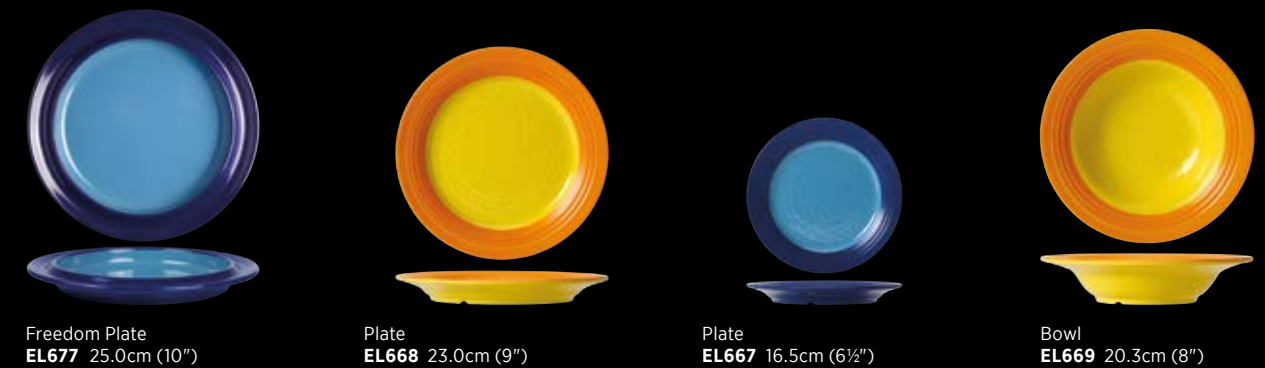

The Scape range spans Performance ceramic, Creations Glassware and Melamine.

Plate
68A451EL707
28.0cm Dia (11")

Plate
68A451EL706
23.0cm Dia (9")

Plate
68A451EL705
16.5cm Dia (6½")

Large Oval Platter
68A451EL703
40.0cm x 24.2cm (16" x 9½")

Medium Deep Bowl
68A451EL704
18.0cm x 7.8cm H
(7" x 3")

Small Deep Bowl
68A451EL708
13.0cm x 5.3cm H
(5" x 2")

inspiring innovative independent

Freedom has been developed and designed by Steelite to introduce a radical new product range that responds to the needs of today's patients in healthcare. Freedom Yellow and Blue with a two tone colour contrast is a vibrant warm and homely tableware collection that has been specifically designed to aid functionality and independence in eating and drinking whilst brightening up meal service for individuals with restricted mobility or memory.

The range can be co-ordinated with other standard ranges enabling people with restricted mobility to enjoy meals alongside their friends and family.

Freedom Plate
EL677 25.0cm (10")

Plate
EL668 23.0cm (9")