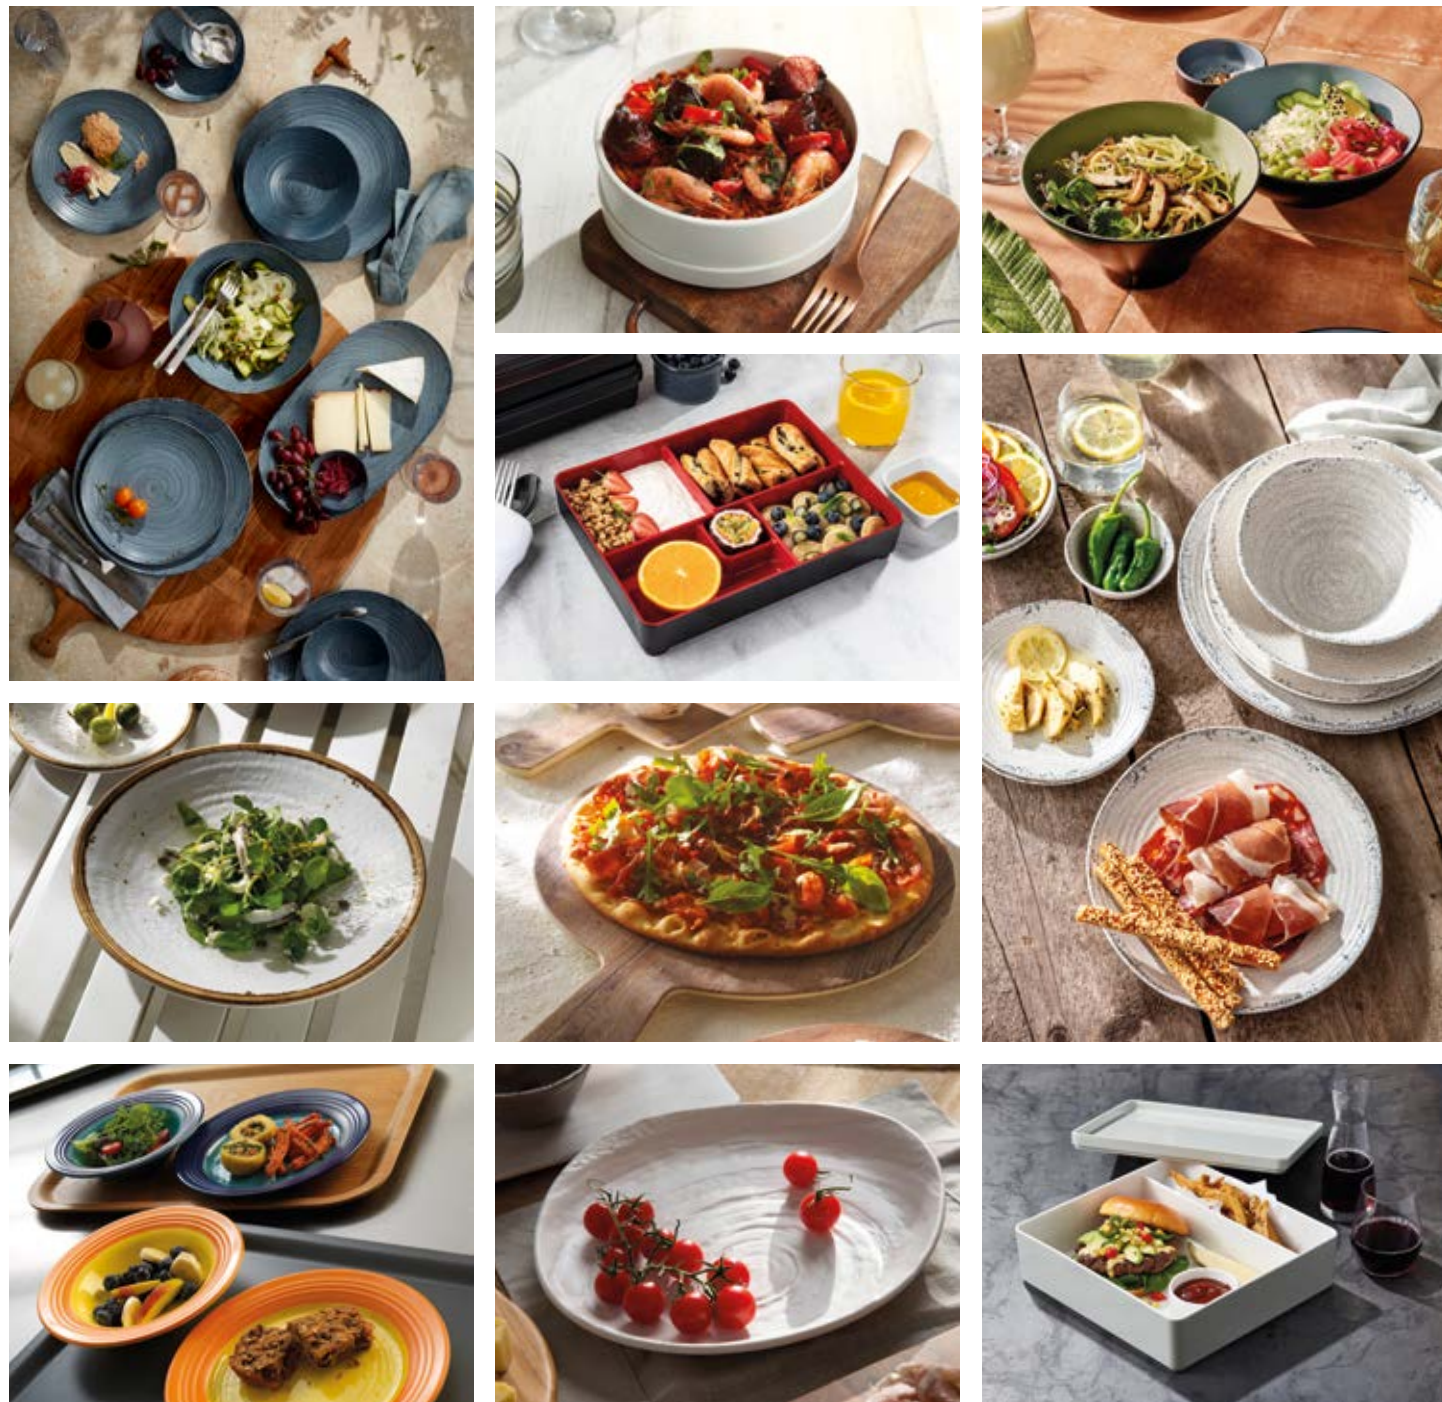

Tableware

Tableware ranges are perfect solutions to challenging service environments such as leisure and poolside, hospitals and schools, but also ideal for casual restaurants where themed menus and dining requires an alternative presentation.

Our natural and earthy pieces from the Scape collection reflect the growing desire to merge dining experiences from indoors to the outdoors, making them not only practical but also trendy pieces to enhance presentation.

Our Freedom range of tableware with its two tone colour contrast is a vibrant and warm collection that will brighten up any meal service within all hospital or school environments, whilst aiding independence in eating.