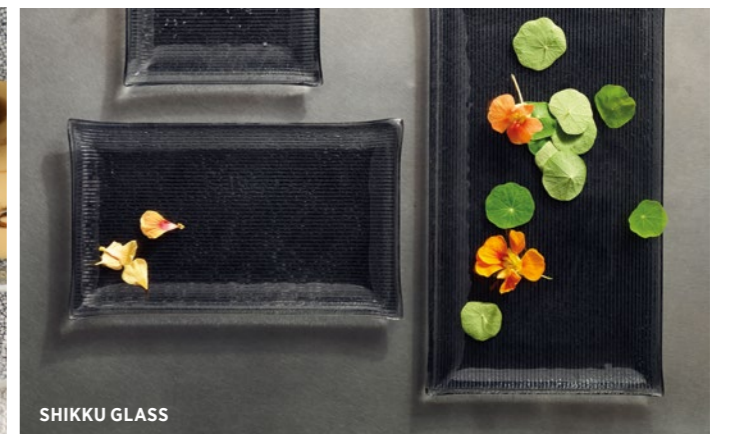

STEELITE PERFORMANCE *charcoal dapple*

CHARCOAL DAPPLE
MIX & MATCH INSPIRATION GUIDE

- Urban
- Vesuvius Burnt Emerald
- Craft Liquorice
- Ink Legacy Teal
- Ink Crackle Black
- Shikku Glass