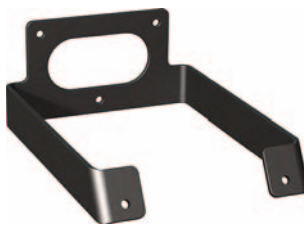

**GASTRO VARIO RACK
'Wall Mounting'**

made of steel, black powder coated incl. screw set. For Installation of the GASTRO VARIO RACK 'Mounting Plates'.

18/0
EDELSTAHL
STAINLESS STEEL

HAARBRÜNNEN
POWDER COATED

Art-Nr. Part No.	Länge Length cm	Breite Width cm	Höhe Height cm
6271/110	20	14,5	8

**GASTRO VARIO RACK
'Frischeschale'**

aus Edelstahl. Mit innenliegenden Kühlakku.