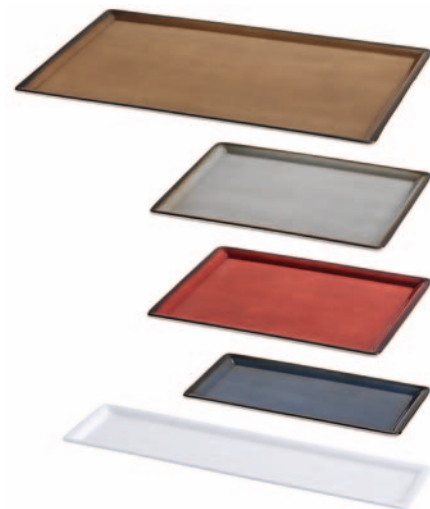

GN China Plates

in five different colours, suitable for the RAISER GN 'Freshness Plates'.

Art-Nr. Part No.	Länge Length cm	Breite Width cm	Höhe Height cm	GN
GN Porzellanplatten, weiß / China Plates GN, white				
2944/110	325	530	1,6	1/1
2944/120	325	265	1,6	1/2
2944/130	325	160	1,6	1/3
2944/240	160	530	1,6	2/4
GN Porzellanplatten, blau / China Plates GN, blue				
2944/111	325	530	1,6	1/1
2944/121	325	265	1,6	1/2
2944/131	325	160	1,6	1/3
2944/241	160	530	1,6	2/4
GN Porzellanplatten, rot / China Plates GN, red				
2944/112	325	530	1,6	1/1
2944/122	325	265	1,6	1/2
2944/132	325	160	1,6	1/3
2944/242	160	530	1,6	2/4
GN Porzellanplatten, grau / China Plates GN, grey				
2944/113	325	530	1,6	1/1
2944/123	325	265	1,6	1/2
2944/133	325	160	1,6	1/3
2944/243	160	530	1,6	2/4
GN Porzellanplatten, caramel / China Plates GN, caramel				
2944/114	325	530	1,6	1/1
2944/124	325	265	1,6	1/2
2944/134	325	160	1,6	1/3
2944/244	160	530	1,6	2/4