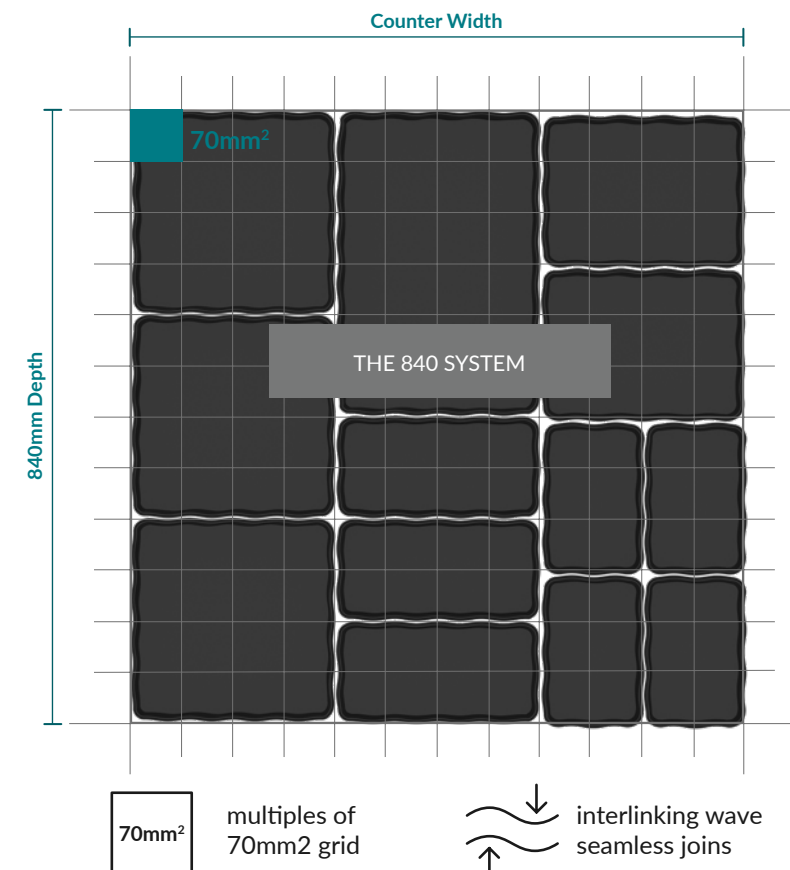

**AALTO**

Designed to work within an 840mm footprint, create multiple combinations across the five dishes. Trays act as reduced capacity inserts for the respective dishes. Wavy finish runs throughout walls of dishes and trays.