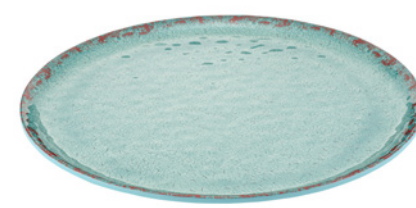

CASABLANCA PLATTERS MF CB GN XL

Blue Casablanca Platter
TBL16315 350 x 350 x 15mm