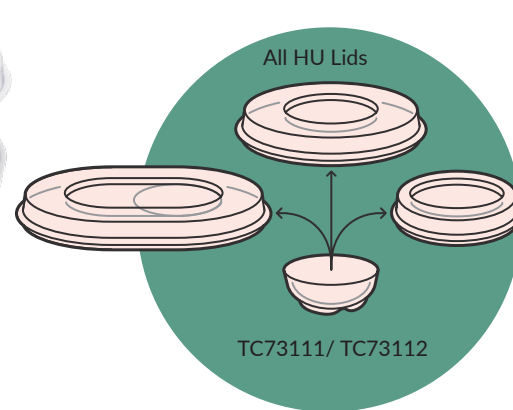

1L / 33oz

HU Bowl & Lid (sold in packs of 6)
TC7318L Lid 187 dia. x18mm
T73181 Bowl 185 dia. x60mm