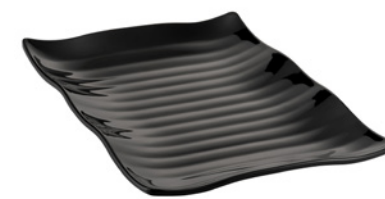

CURVED WAVY PLATTER

**Black Curved Wavy Platter**  
TB90553 259 x 247 x 38mm

**Black Curved Wavy Platter**  
TB90555 538 x 376 x 38mm

**Black Curved Wavy Platter**  
TB90554 538 x 376 x 38mm

**Black Deep Curved Wavy Platter**  
TB90557 269 x 374 x 60mm

**Black Deep Curved Wavy Platter**  
TB90556 269 x 275 x 60mm

**Acrylic Curved Riser System**  
TB6870 800 x 800 x 105mm 3 Tier

WAVY PLATTERS

**Wavy Platter**  
420 x 295 x 40mm  
T905 White  
TB905 Black

**Wavy Platter**  
300 x 210 x 30mm  
T9053 White  
TB9053 Black

**Wavy Platter**  
150 x 210 x 30mm  
TB90521 Black

**Black Wavy Platter**  
TB90585 390 x 285 x 40mm

**Black Wavy Platter**  
TB90500 420 x 240 x 40mm