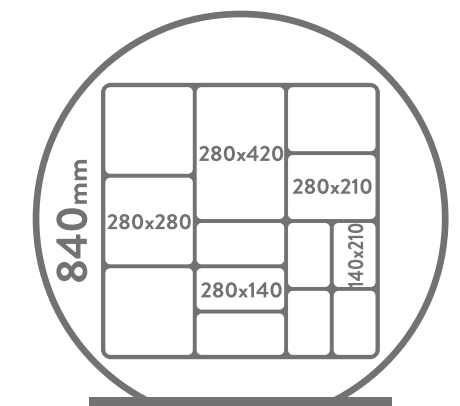

840 SYSTEM FOOTPRINT