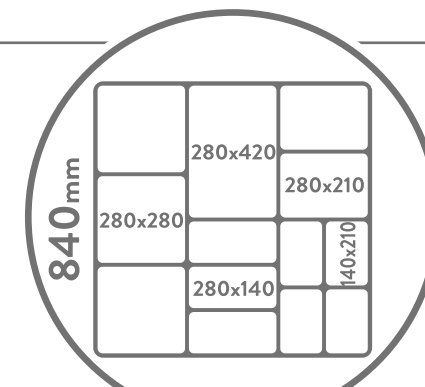

840 SYSTEM FOOTPRINT