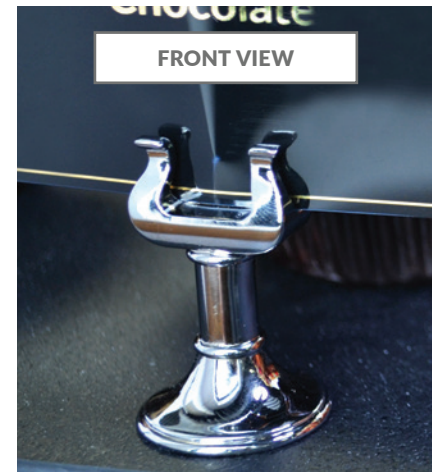

BLACK TICKET HOLDER

WHITE TICKET HOLDER

**Zinc Alloy Spoon & Fork Ticket Clamp**  
TK30 58mm  
*Sold individually*

SPOON VIEW

FORK VIEW

**Zinc Alloy Harp Ticket Stand**  
TK35 40mm  
*Sold in packs of 10*

FRONT VIEW