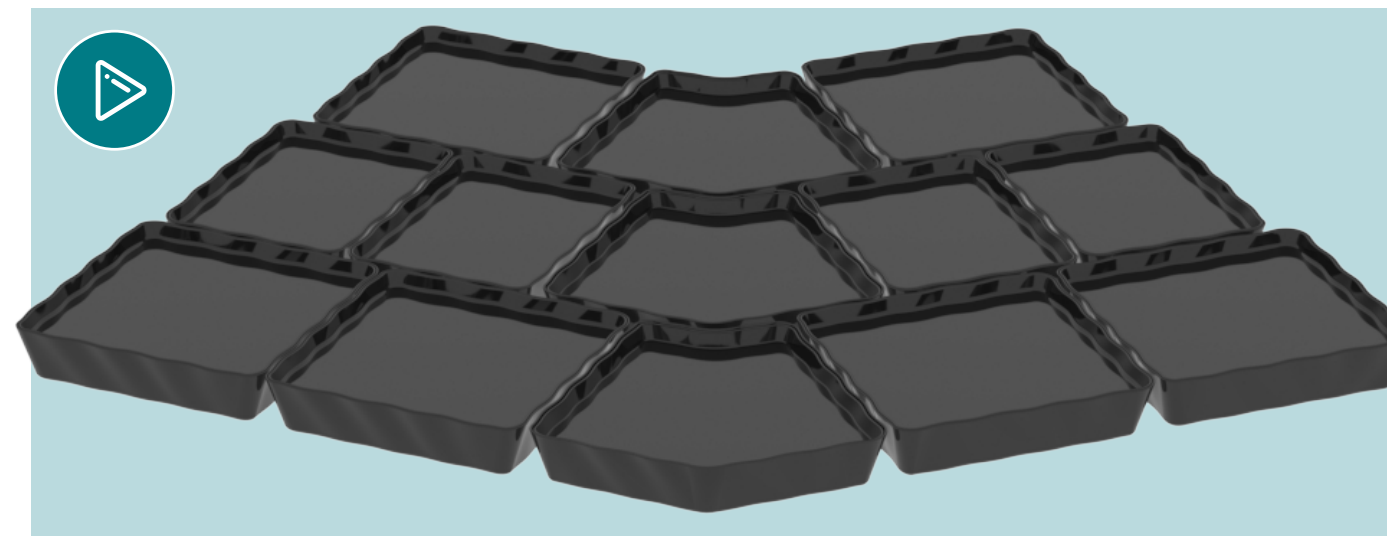

AALTO CORNER TRAYS

<b>Aalto Corner</b>			
TB2449	Tray	310x340x20mm	587ml
TB2439	Dish	320x350x60mm	3.1L

RECTANGULAR AALTO TRAYS AVAILABLE IN THE RANGE

COUNTER DISPLAY & BUFFETWARE

1 Display Stands

2 Trays & Platters