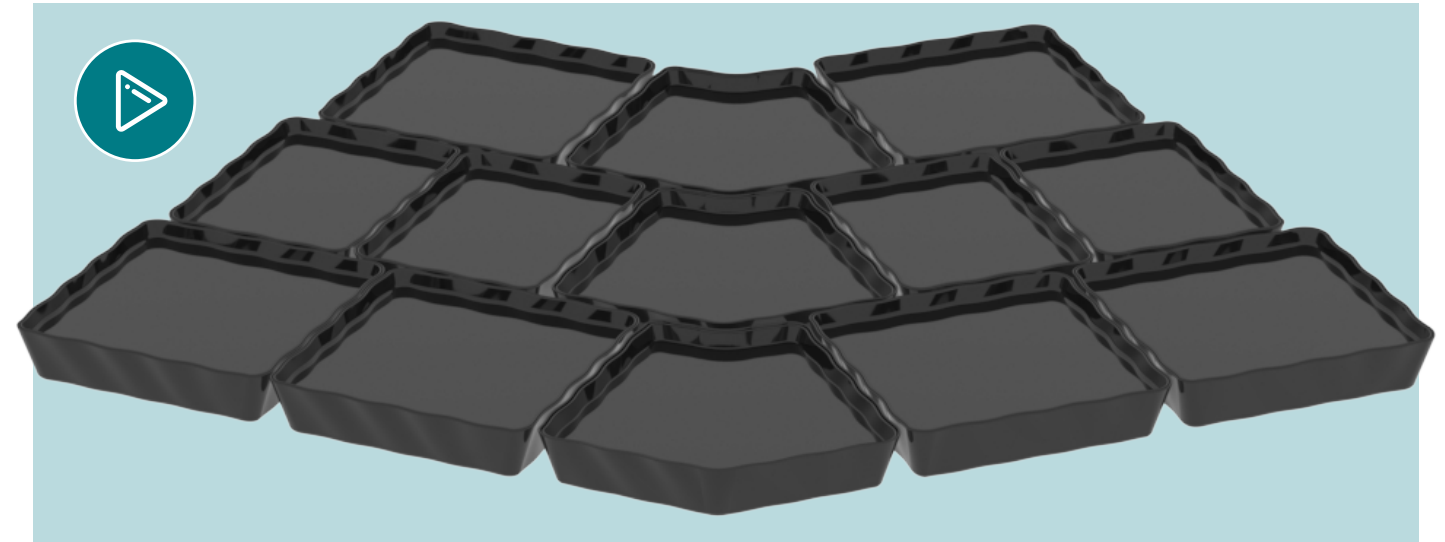

360° layouts

70mm<sup>2</sup> Works with the 840 system

90°

45°

45°

Corners & 360° only in Black

AALTO WORKS WITH OUR HPL STEP RISER SYSTEMS

AALTO CORNER DISHES **MF** **CB** **SF** **NEW**