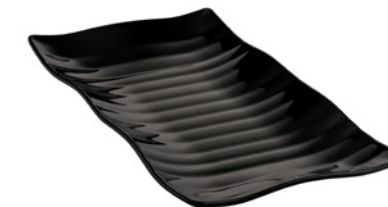

CURVED WAVY PLATTER

**Black Curved Wavy Platter**  
TB90553 259 x 247 x 38mm

**Black Curved Wavy Platter**  
TB90555 538 x 376 x 38mm

**Black Curved Wavy Platter**  
TB90554 538 x 376 x 38mm

**Black Deep Curved Wavy Platter**  
TB90557 269 x 374 x 60mm

**Black Deep Curved Wavy Platter**  
TB90556 269 x 275 x 60mm

**Acrylic Curved Riser System**  
TB6870 800 x 800 x 105mm 3 Tier

WAVY PLATTERS

**Wavy Platter**  
420 x 295 x 40mm  
T905 White  
TB905 Black

**Wavy Platter**  
300 x 210 x 30mm  
T9053 White  
TB9053 Black

**Wavy Platter**  
150 x 210 x 30mm  
TB90521 Black

**Black Wavy Platter**  
TB90585 390 x 285 x 40mm

**Black Wavy Platter**  
TB90500 420 x 240 x 40mm