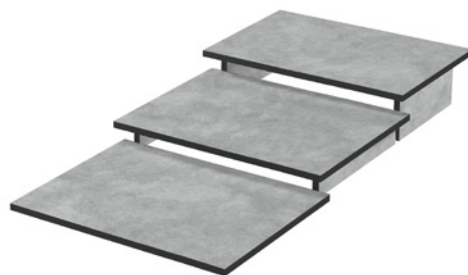

- 1 Display Stands
- 2 Trays & Platters
- 3 Dishes
- 4 Bowls
- 5 Utensils

FOOD TO GO / CATERING

TABLEWARE

DISPLAY PROPS

- **MF** MELAMINE
- **GN** GASTRONORM
- **CB** CAN BE
- **XL** EXTRA LARGE
- **NEW** NEW PRODUCT
- **RE USE** REPLACE DISPOSABLES
- **SF** SILICONE FEET
- **RECYCLE** EASILY RECYCLED

Dalebrook

www.dalebrook.com sales@dalebrook.com

+44 (0) 1376 510 101

HPL THREE TIER RISERS

GASTRONORM **GN**

HPL Three Tier Riser
325 x 795mm

TBZ8850	Kito Bronze
TGY8850	Bellato Grey
TSO8850	Silver Oak
TWD8850	Ponderosa Pine
TSL8850	Tempered Steel

HPL Three Tier Riser
650 x 795mm

TBZ8851	Kito Bronze
TGY8851	Bellato Grey
TSO8851	Silver Oak
TWD8851	Ponderosa Pine
TSL8851	Tempered Steel

THE 840 SYSTEM **840**

HPL Three Tier Riser
210 x 840mm

TBZ8861	Kito Bronze
TGY8861	Bellato Grey
TSO8861	Silver Oak
TWD8861	Ponderosa Pine
TSL8861	Tempered Steel

HPL Three Tier Riser
420 x 840mm

TBZ8862	Kito Bronze
TGY8862	Bellato Grey
TSO8862	Silver Oak
TWD8862	Ponderosa Pine
TSL8862	Tempered Steel

CORNER SYSTEMS

HPL Three Tier Riser
840 x 840mm

TBZ8871	Kito Bronze
TGY8871	Bellato Grey
TSO8871	Silver Oak
TWD8871	Ponderosa Pine
TSL8871	Tempered Steel

HPL Three Tier Riser
500 x 840mm

TBZ8872	Kito Bronze
TGY8872	Bellato Grey
TSO8872	Silver Oak
TWD8872	Ponderosa Pine
TSL8872	Tempered Steel

TBZ

KITO BRONZE

TGY

BELLATO GREY

TSO

SILVER OAK

TWD

PONDEROSA PINE

TSL

TEMPERED STEEL