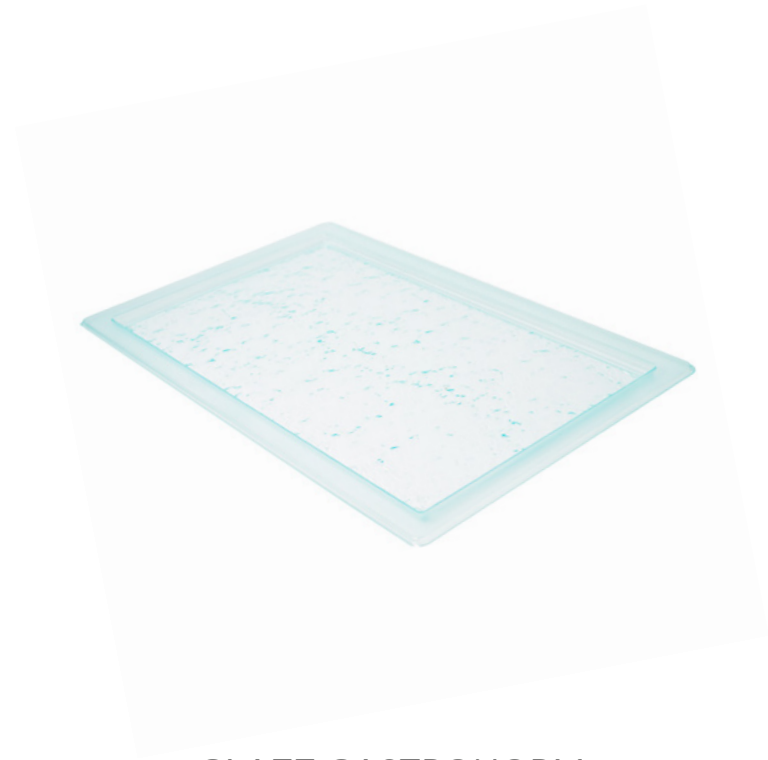

GLAZZ GASTRONORM