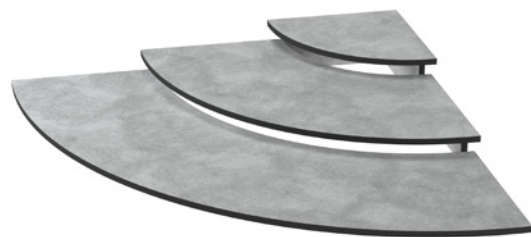

HPL Three Tier Riser
420 x 840mm

TBZ8862	Kito Bronze
TGY8862	Bellato Grey
TSO8862	Silver Oak
TWD8862	Ponderosa Pine
TSL8862	Tempered Steel

CORNER SYSTEMS

HPL Three Tier Riser
840 x 840mm

TBZ8871	Kito Bronze
TGY8871	Bellato Grey
TSO8871	Silver Oak
TWD8871	Ponderosa Pine
TSL8871	Tempered Steel