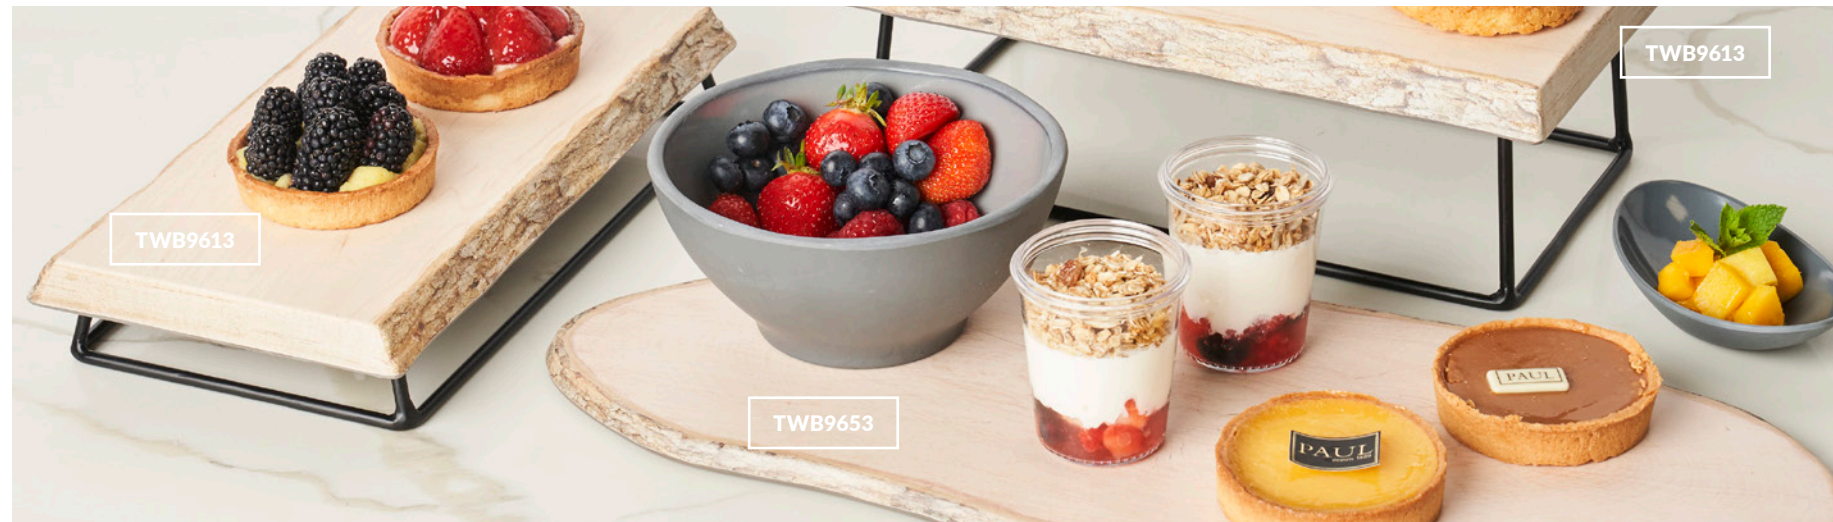

COUNTER DISPLAY & BUFFETWARE

- 1 Display Stands
- 2 Trays & Platters
- 3 Dishes
- 4 Bowls
- 5 Utensils

FOOD TO GO / CATERING

TABLEWARE

DISPLAY PROPS

- MELAMINE
- GASTRONORM
- CAN BE
- EXTRA LARGE
- NEW PRODUCT
- REPLACE DISPOSABLES
- SILICONE FEET
- EASILY RECYCLED

Dalebroom®

www.dalebroom.com sales@dalebroom.com
+44 (0) 1376 510 101

WOOD BARK EFFECT AND TURA OAK