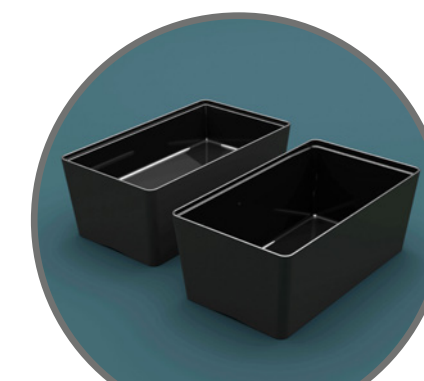

USE INSERT TO REDUCE CAPACITY