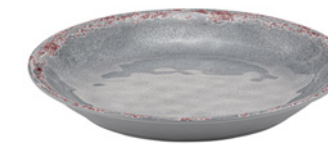

500ml
Casablanca Low Bowl
210 dia. x 29mm
TBL1639 Blue
TG1639 Green
TGY1639 Grey
TOR1639 Orange
TR1639 Red
TW1639 White
Use as an insert for #1637