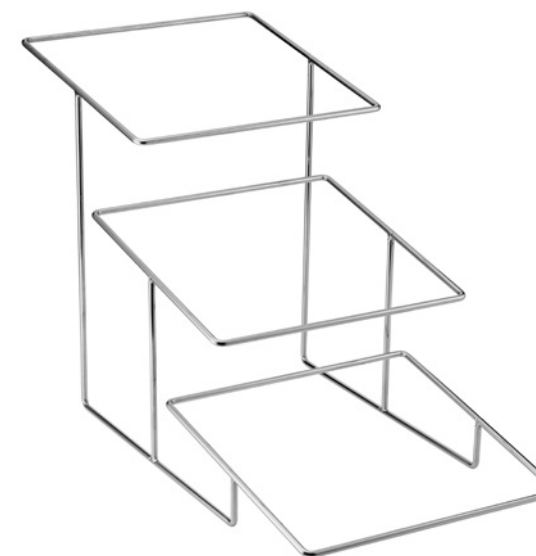

DOVER DISHES

Chrome Plated Three Tier Angled Wire Stand
TCP1799 430 x 330 x 710mm