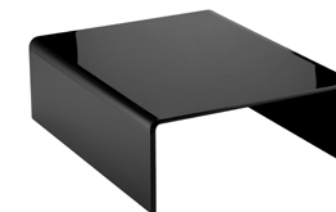

Black Acrylic Riser
TB256 300 x 250 x 50mm
TB257 300 x 250 x 100mm