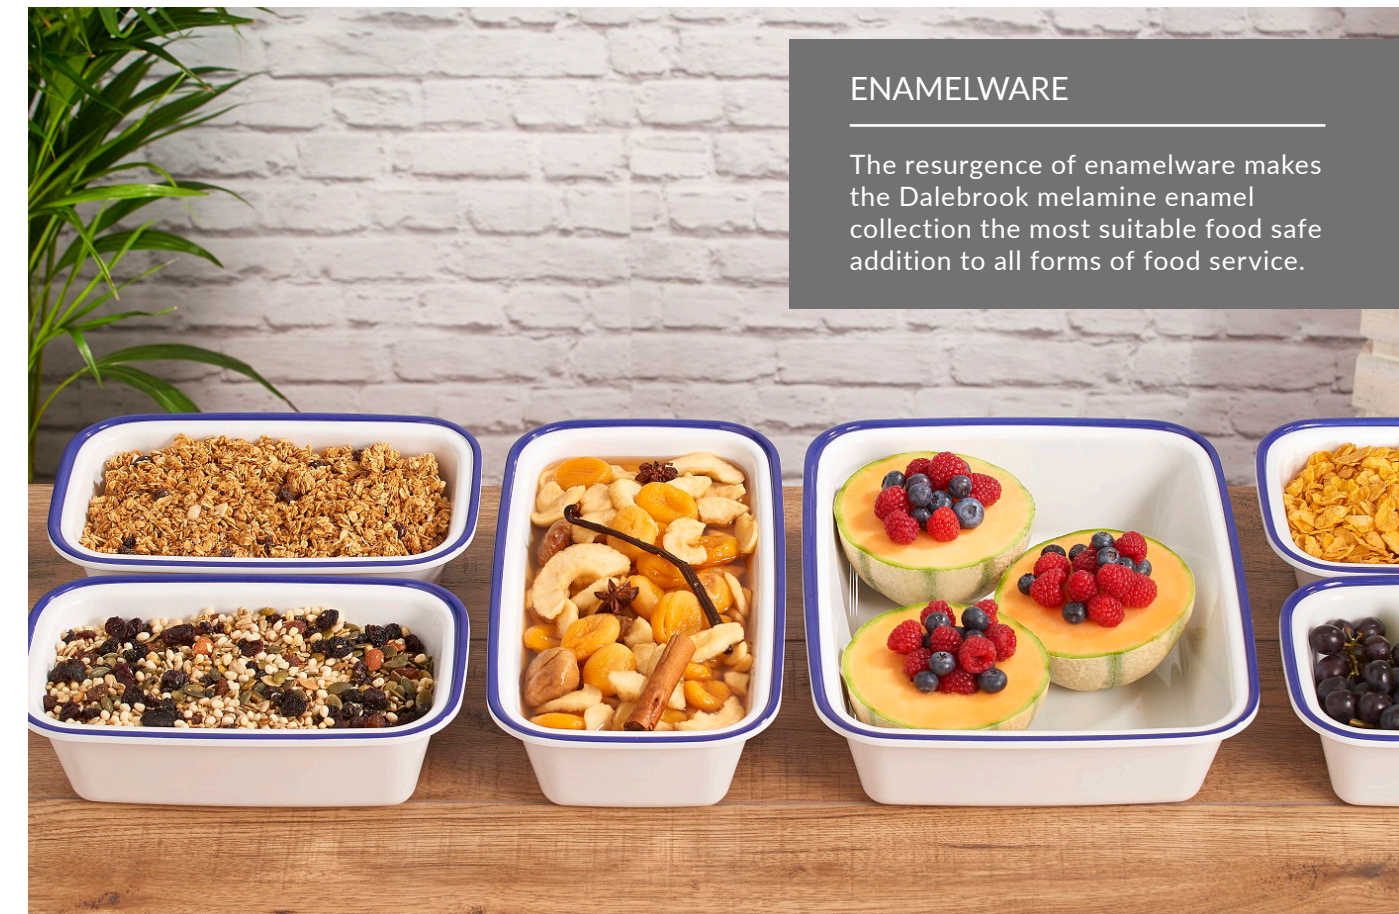

ENAMELWARE

The resurgence of enamelware makes the Dalebrook melamine enamel collection the most suitable food safe addition to all forms of food service.