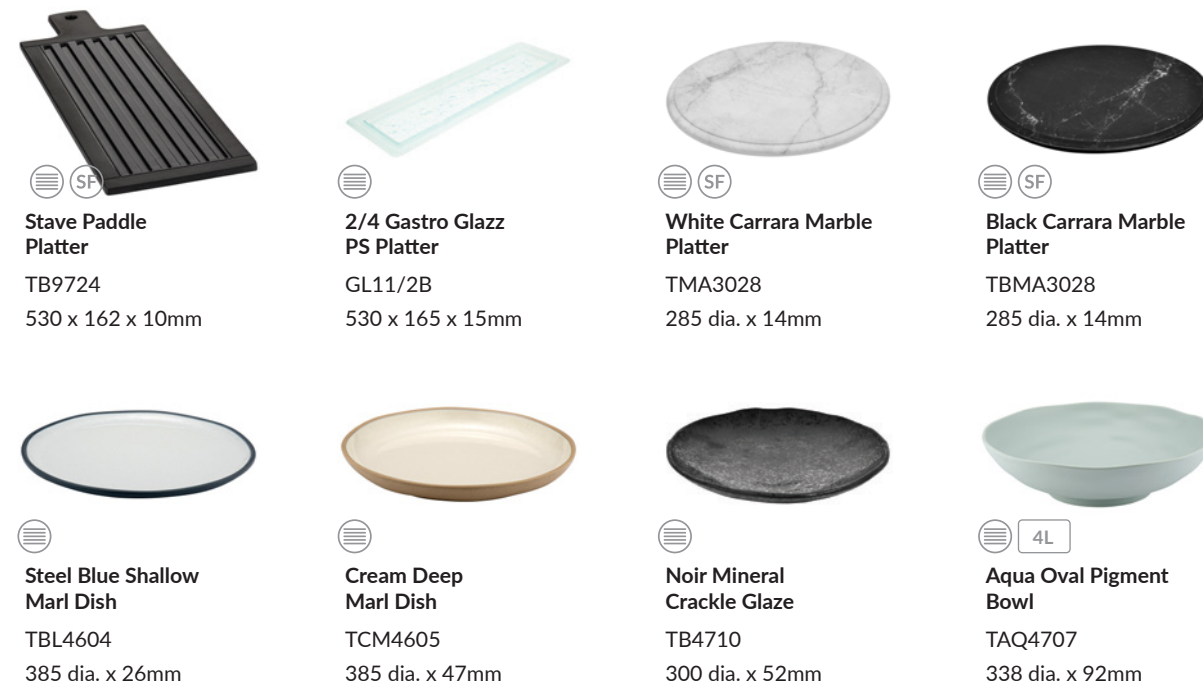

**Dalebrook**

www.dalebrook.com sales@dalebrook.com  
+44 (0) 1376 510 101

TBMA3145

MINI CIRCULAR BUFFET STAND

**Black Metal Mini Circular Buffet Stand**  
TB3500 283 x 196 x 256mm

MULTIPLE USES

MIX AND MATCH

COMBINE TB3500 CIRCULAR BUFFET STAND WITH DISHES PLATTERS & BOWLS (More Products Available)

CIRCULAR BUFFET STAND

**Black Metal Circular Buffet Stand**  
TB3600 430 x 221 x 378mm

CIRCULAR BUFFET STAND

The versatile and space saving Circular Buffet stand can combine with both platters and bowls from the Dalebrook range. Either place upright or on its side, the stands also nest on top of one another for reduced storage capacity.