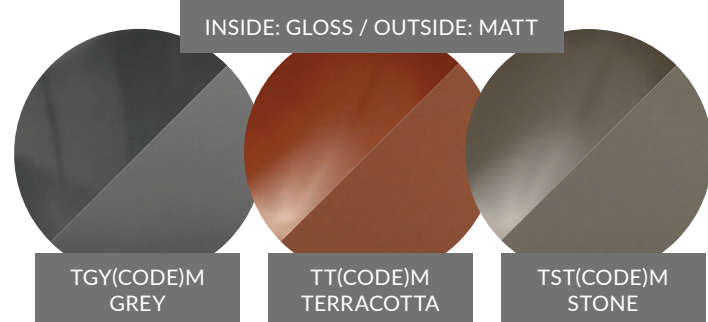

FIVE COLOURS AVAILABLE

REEF - GLOSS FINISH

120ml
Gloss Melamine Reef Bowl
94 x 90 x 64mm
T1541 White Gloss
TB1541 Black Gloss

60ml
Gloss Melamine Low Bowl
137 x 82 x 33mm
T1542 White Gloss
TB1542 Black Gloss

60ml
Gloss Melamine Oval Bowl
82 x 66 x 43mm
T1543 White Gloss
TB1543 Black Gloss

60ml
Melamine Square Reef Bowl
100 x 100 x 37mm
T1544 White