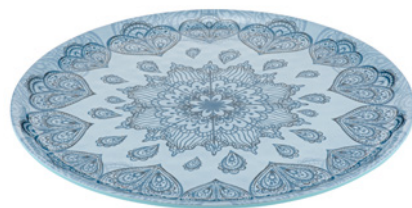

MEHNDI PLATTERS MF CB GN XL

Blue Mehndi Platter
TBL16315MEH 350 x 350 x 15mm