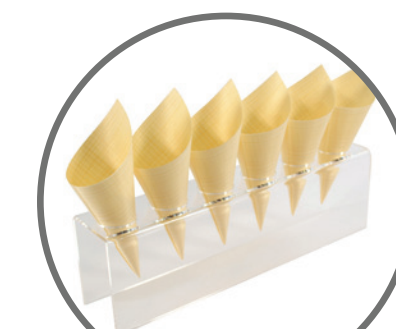

6 HOLE DISPLAY STAND