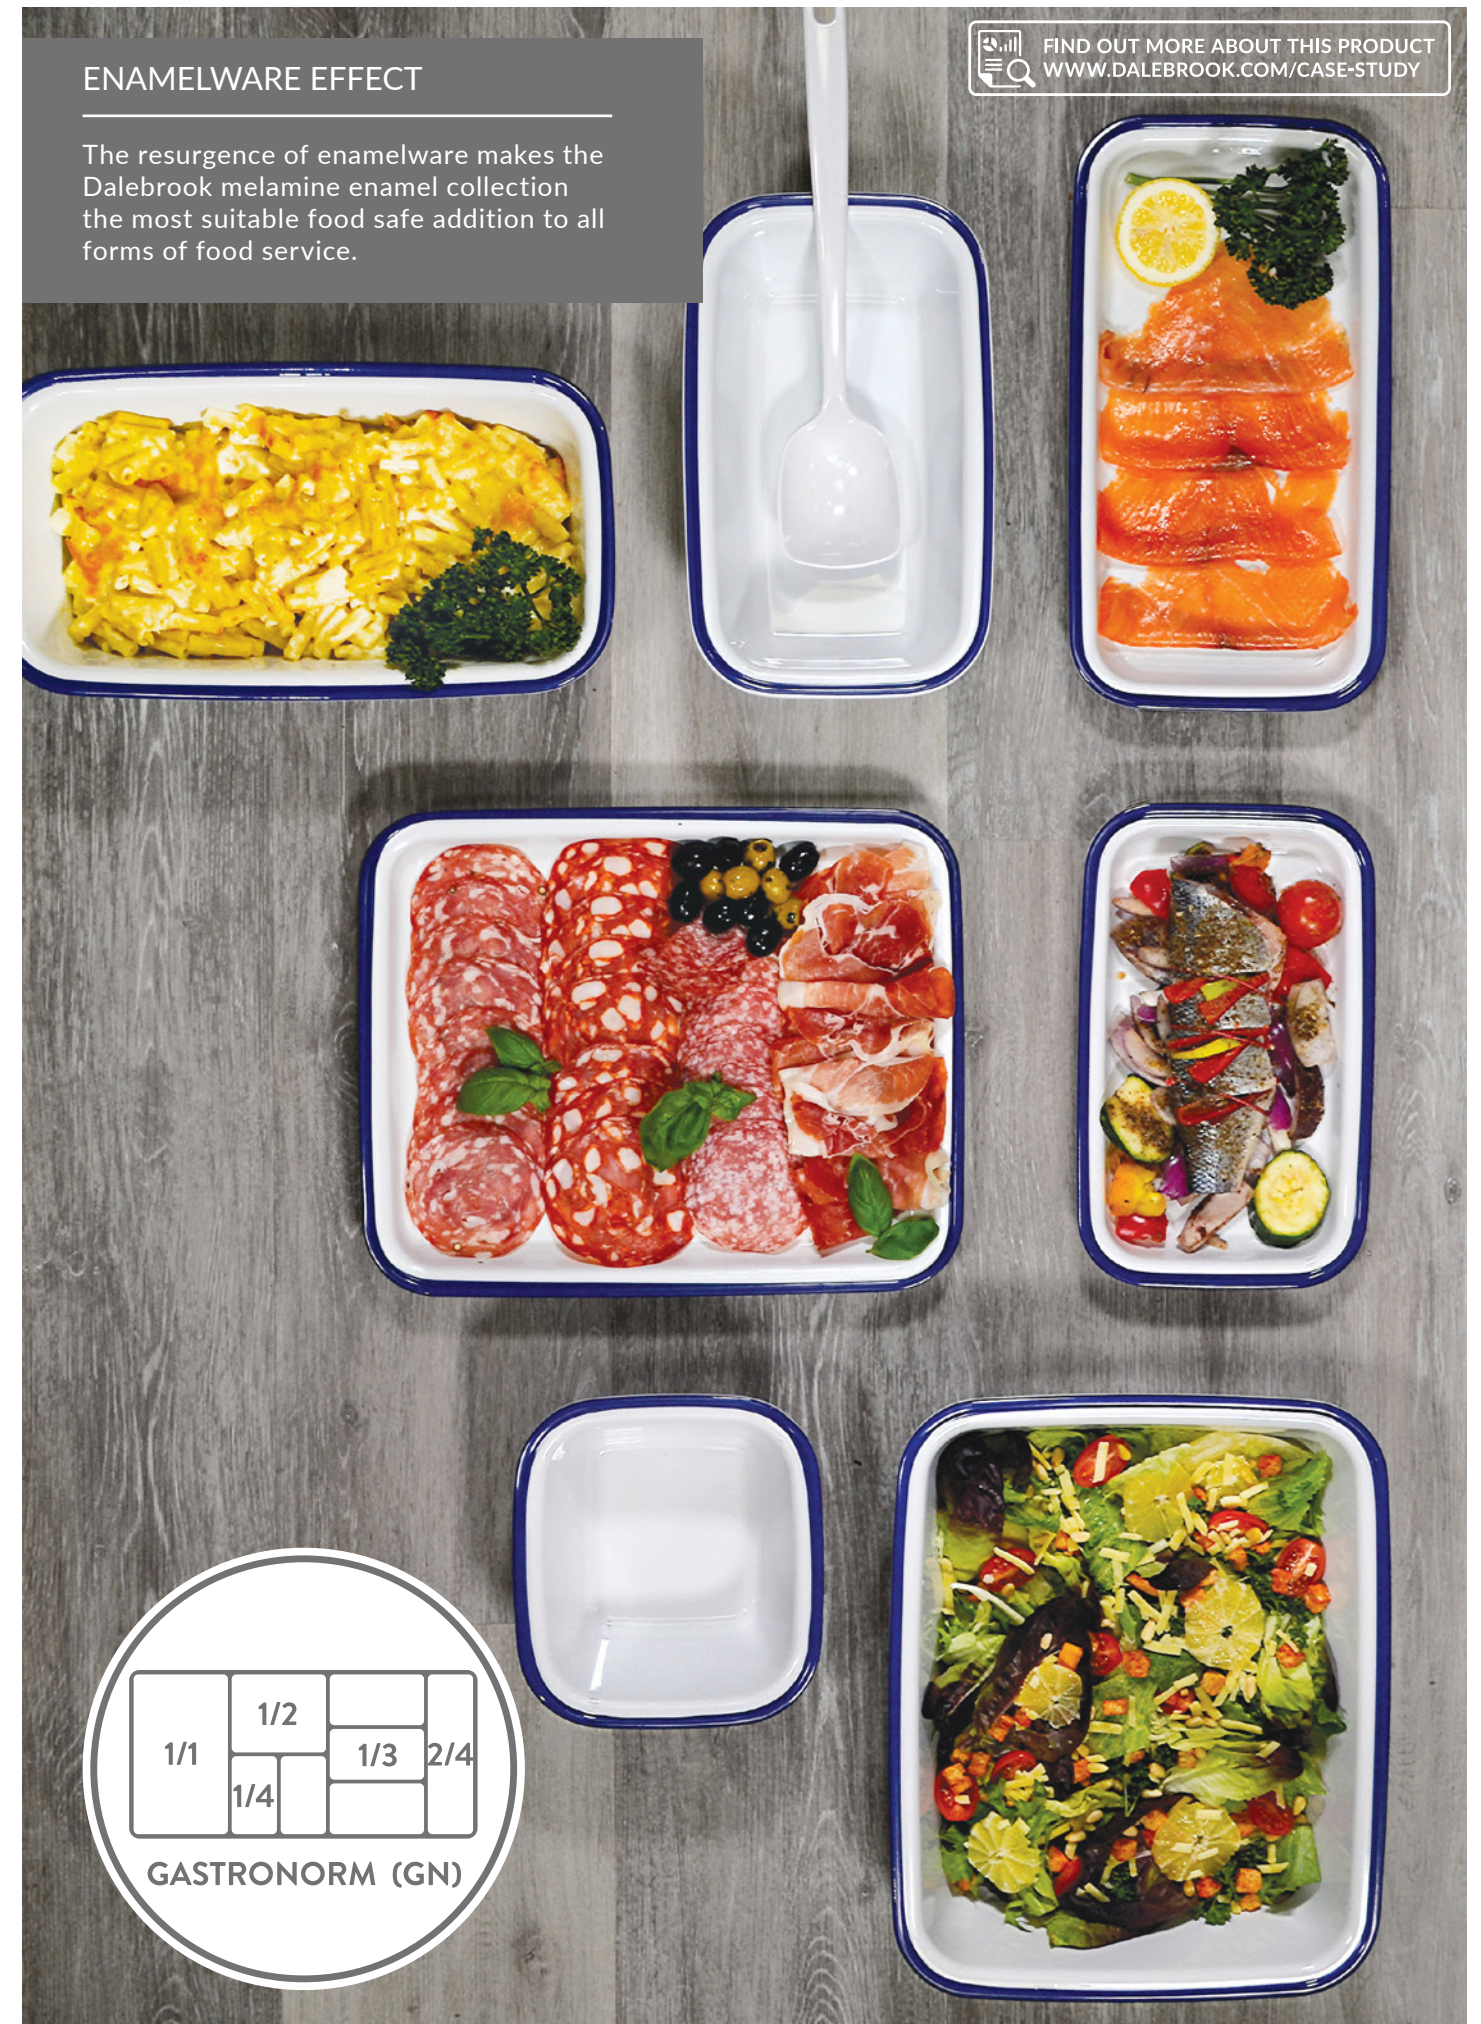

ENAMELWARE EFFECT

The resurgence of enamelware makes the Dalebrook melamine enamel collection the most suitable food safe addition to all forms of food service.

FIND OUT MORE ABOUT THIS PRODUCT
WWW.DALEBROOK.COM/CASE-STUDY