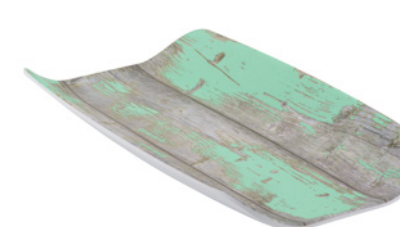

1/3 Tura Serving Tray
530 x 162 x 40mm
TWD2450TL Teal
TWD2450OR Orange
TWD2450BL Blue
TWD2450Y Yellow