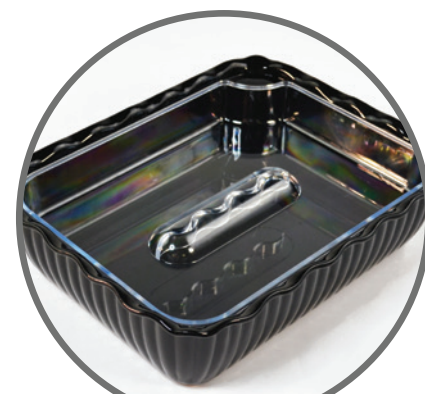

USE LID AS INSERT