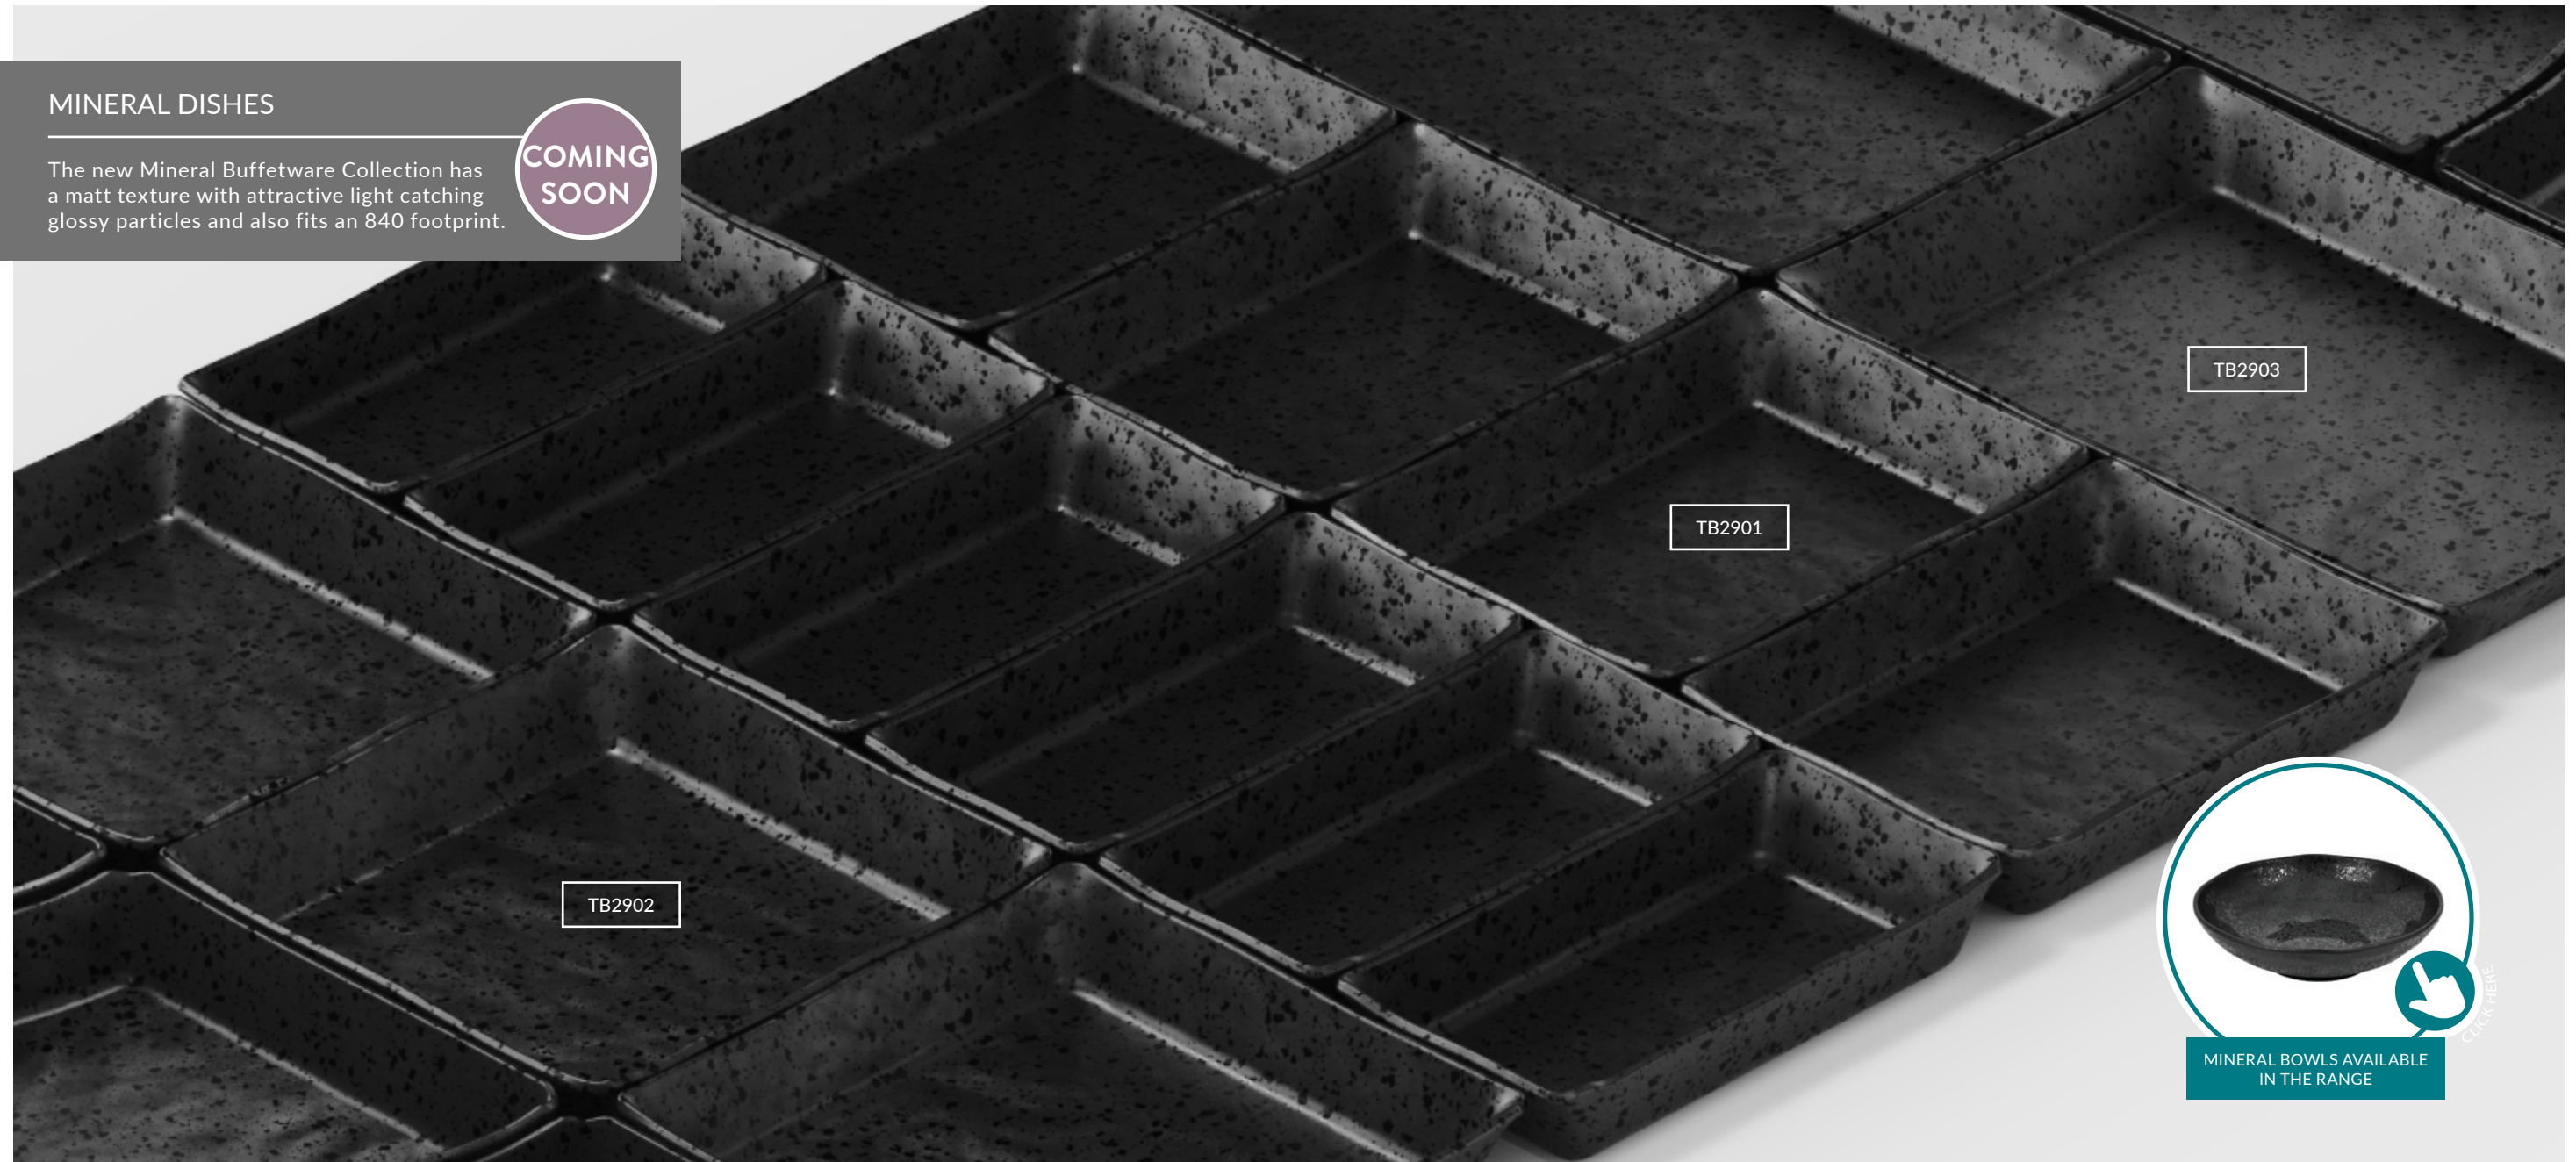

COUNTER DISPLAY & BUFFETWARE

- 1 Display Stands
- 2 Trays & Platters
- 3 Dishes
- 4 Bowls
- 5 Utensils

FOOD TO GO / CATERING

TABLEWARE

DISPLAY PROPS

- MELAMINE
- GASTRONORM
- CAN BE
- EXTRA LARGE
- NEW PRODUCT
- REPLACE DISPOSABLES
- SILICONE FEET
- EASILY RECYCLED

Dalebrook

www.dalebrook.com sales@dalebrook.com
+44 (0) 1376 510 101

MINERAL DISHES

The new Mineral Buffetware Collection has a matt texture with attractive light catching glossy particles and also fits an 840 footprint.

COMING SOON

MINERAL DISHES