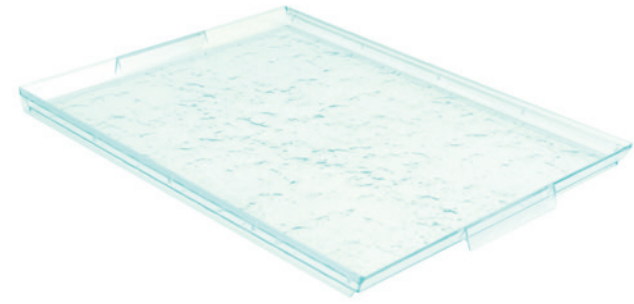

CATERING PLATTERS

ATLAS & BUFFET PLATTERS