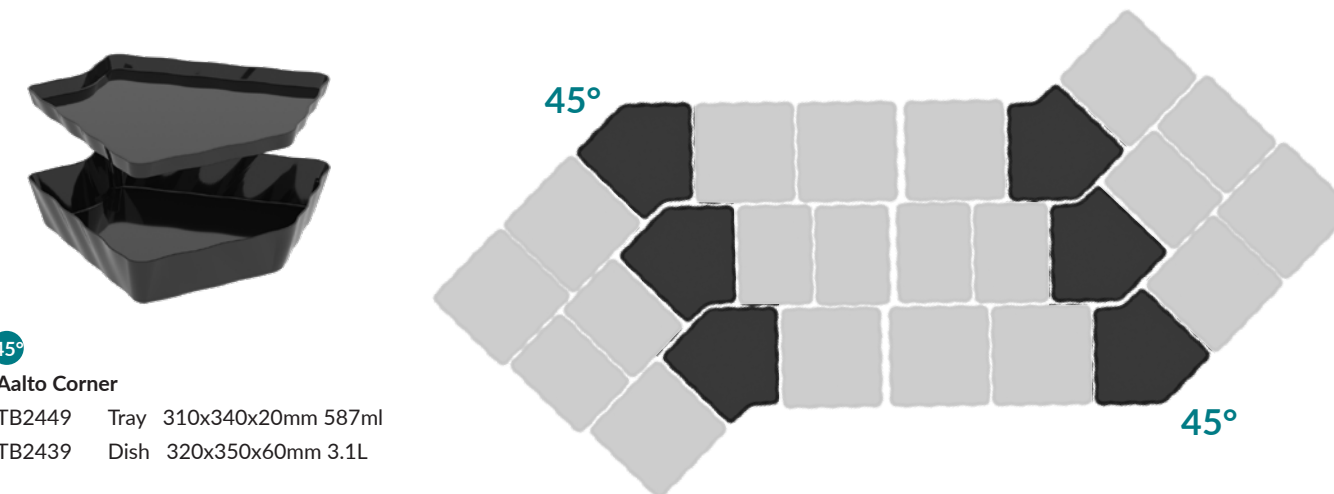

Aalto Corner			
TB2449	Tray	310x340x20mm	587ml
TB2439	Dish	320x350x60mm	3.1L