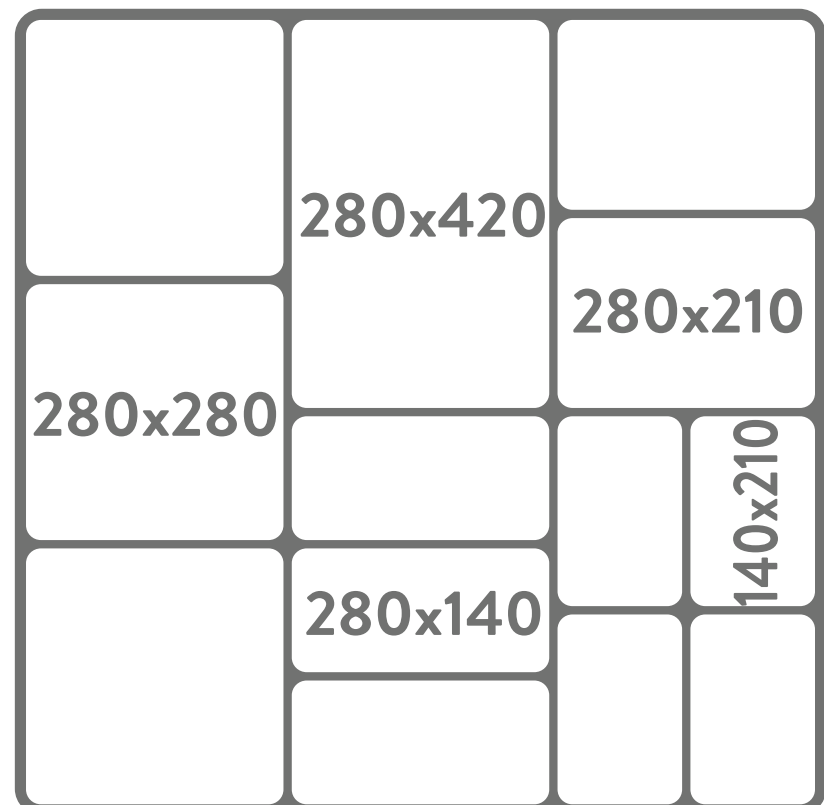

840 SYSTEM

Fits within a common 840mm deep counter space. Items in this footprint can be used both horizontally or vertically for multiple combinations.

- **LARGE** - 280 × 420 mm
- **SQUARE** - 280 × 280 mm
- **MEDIUM** - 280 × 210 mm
- **SMALL** - 280 × 140 mm
- **X SMALL** - 140 × 210 mm