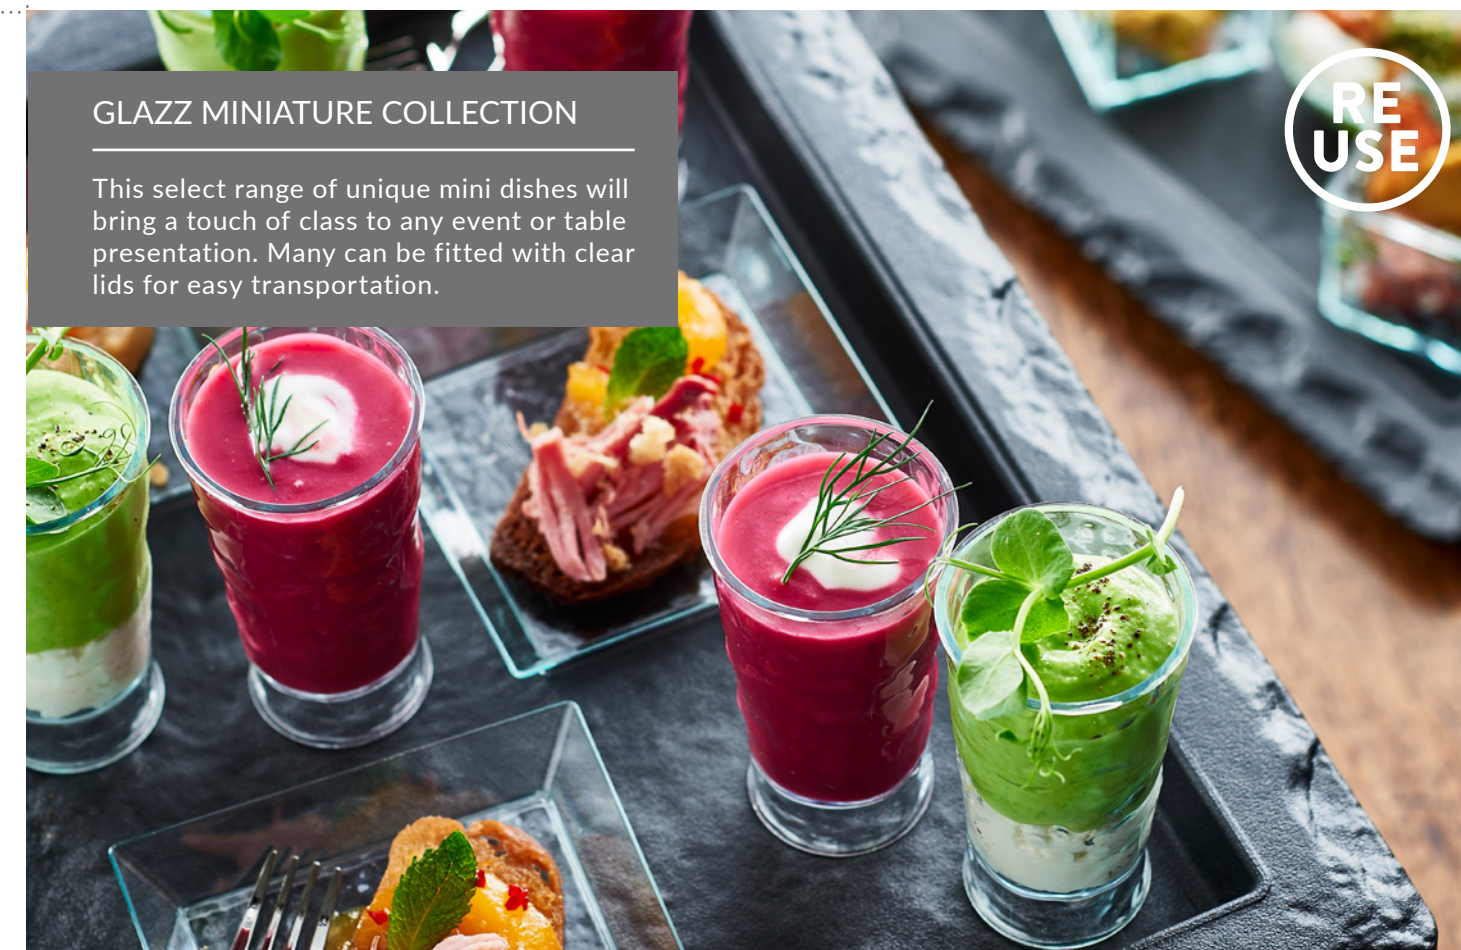

75ml  
**PS Glazz Sloping Pot**  
GL30330 45 x 45 x 85mm  
Sold in packs of 200

USE MULTIPLE TIMES

GLAZZ MINIATURE COLLECTION

This select range of unique mini dishes will bring a touch of class to any event or table presentation. Many can be fitted with clear lids for easy transportation.