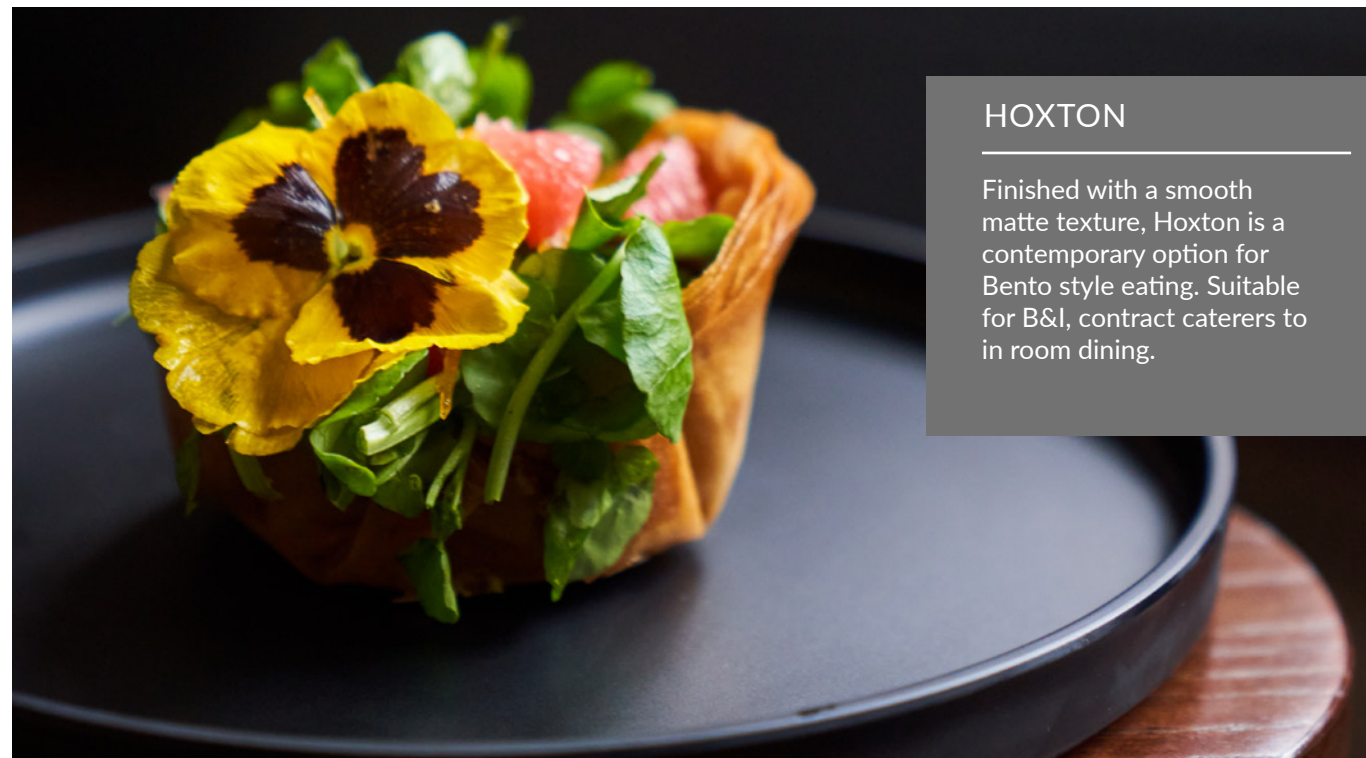

1 Cups, Plates & Dishes

2 Ramekins

3 Childrens

4 Healthcare

- MELAMINE
- GASTRONORM
- CAN BE
- EXTRA LARGE
- NEW PRODUCT
- REPLACE DISPOSABLES
- SILICONE FEET
- EASILY RECYCLED

Dalebrook

www.dalebrook.com sales@dalebrook.com

+44 (0) 1376 510 101

HOXTON

Finished with a smooth matte texture, Hoxton is a contemporary option for Bento style eating. Suitable for B&I, contract caterers to in room dining.

HOXTON