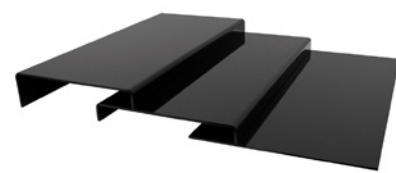

RISERS

Our collection of unique display risers add depth and definition to any counter display, they are a practical and stylish way to showcase your quality produce and entice your customers.

MORE RISERS AVAILABLE

CURVED WAVY PLATTERS

STEP RISER SYSTEMS

Acrylic Curved Riser System  
TB6870 800 x 800 x 105mm 3 Tier

Black Acrylic Non-Slip Adjustable Step Riser  
TB34 900 x 500 x 90mm

Black ABS Step Riser  
TB36 750 x 600 x 90mm