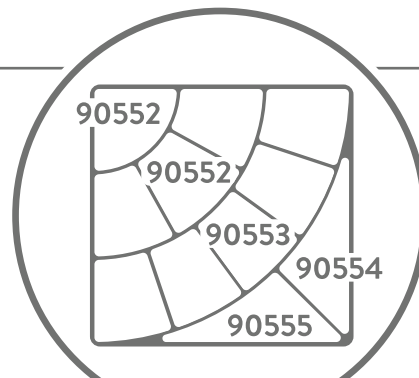

CURVED WAVY PLATTER

**Black Curved Wavy Platter**  
TB90553 259 x 247 x 38mm

**Black Curved Wavy Platter**  
TB90555 538 x 376 x 38mm

**Black Curved Wavy Platter**  
TB90554 538 x 376 x 38mm

**Black Deep Curved Wavy Platter**  
TB90557 269 x 374 x 60mm