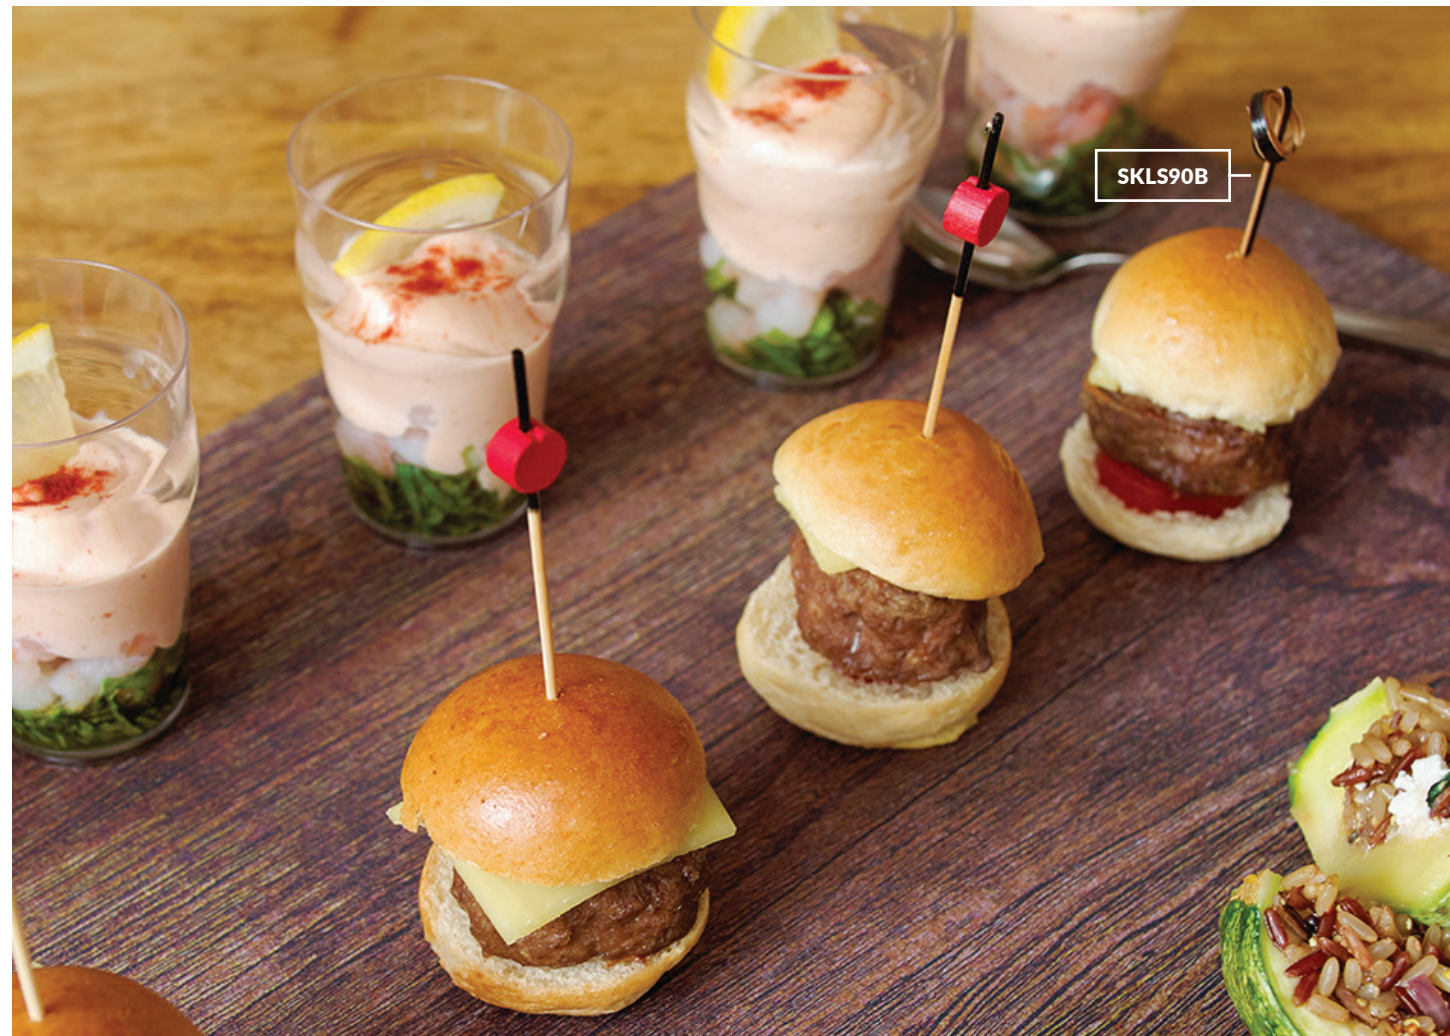

- 1 Reusable Food to Go
- 2 Miniatures
- 3 Skewers & Cutlery
- 4 Catering Bowls
- 5 Catering Platters

- MELAMINE
- GASTRONORM
- CAN BE
- EXTRA LARGE
- NEW PRODUCT
- REPLACE DISPOSABLES
- SILICONE FEET
- EASILY RECYCLED

Dalebrook

www.dalebrook.com sales@dalebrook.com

+44 (0) 1376 510 101