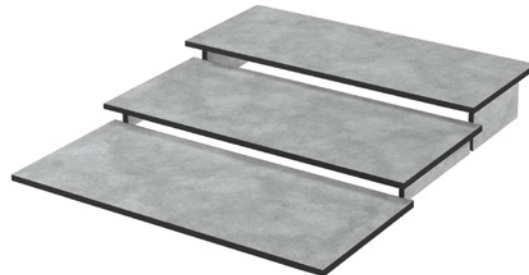

www.dalebrook.com sales@dalebrook.com

+44 (0) 1376 510 101

HPL THREE TIER RISERS

GASTRONORM **GN**

**HPL Three Tier Riser**  
325 x 795mm

TBZ8850	Kito Bronze
TGY8850	Bellato Grey
TSO8850	Silver Oak
TWD8850	Ponderosa Pine
TSL8850	Tempered Steel