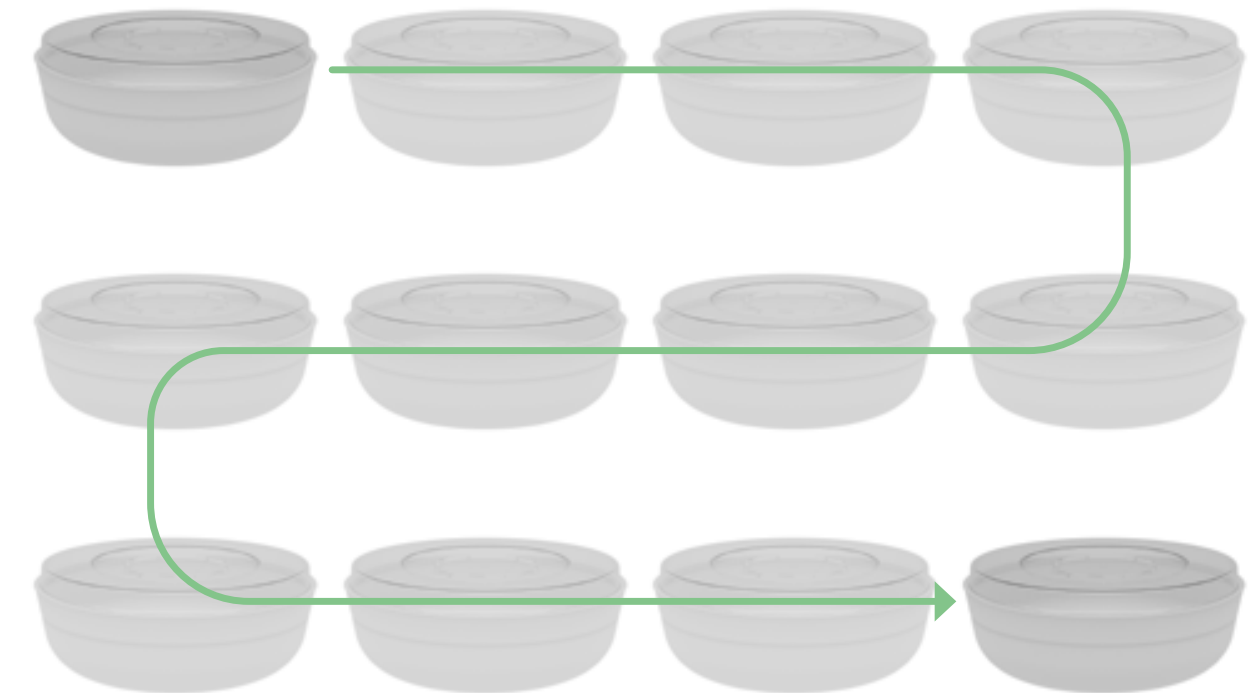

A SINGLE HU SALAD BOWL ONLY TAKES **12 USES** TO BREAKEVEN.

BUFFETWARE/  
COUNTER DISPLAY

1 Reusable Food to Go

2 Miniatures

3 Skewers & Cutlery

4 Catering Bowls

5 Catering Platters

TABLEWARE