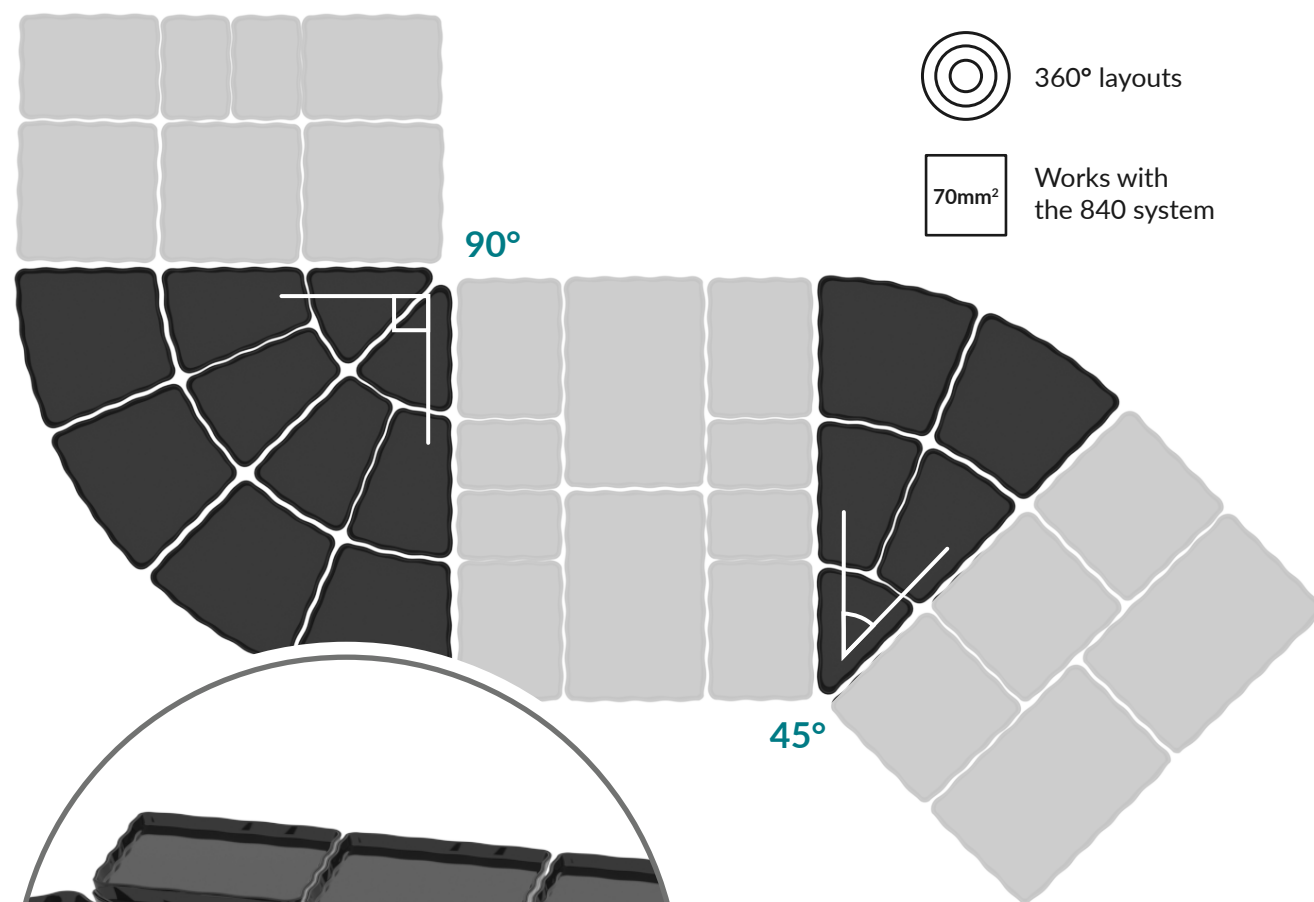

COUNTER DISPLAY & BUFFETWARE

1 Display Stands

2 Trays & Platters

3 Dishes

4 Bowls

5 Utensils

FOOD TO GO / CATERING

TABLEWARE

DISPLAY PROPS

- MELAMINE
- GASTRONORM
- CAN BE
- EXTRA LARGE
- NEW PRODUCT
- REPLACE DISPOSABLES
- SILICONE FEET
- EASILY RECYCLED

Dalebrook

www.dalebrook.com sales@dalebrook.com

+44 (0) 1376 510 101

AALTO 360° TRAYS

Aalto Tray					
TB2446	Tray	230x185x20mm	255ml	TB2447	Tray
TB2436	Dish	244x200x60mm	1.3L	TB2437	Dish
				TB2448	Tray
				TB2438	Dish

AALTO CORNER TRAYS

Aalto Corner			
TB2449	Tray	310x340x20mm	587ml
TB2439	Dish	320x350x60mm	3.1L