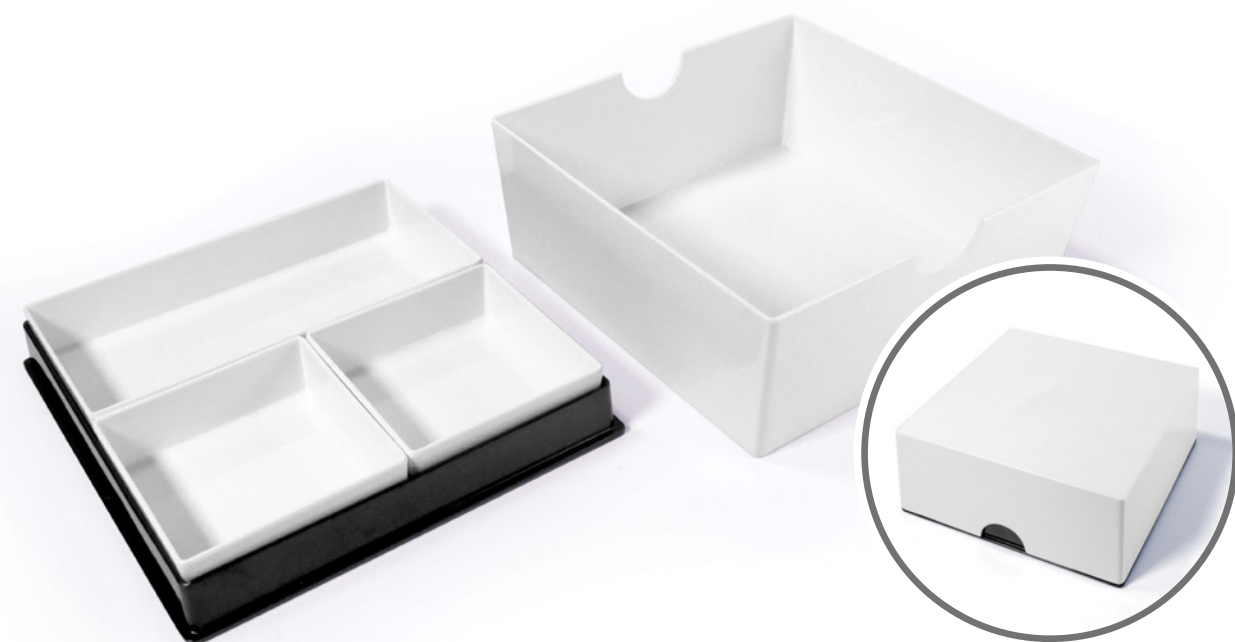

1 Reusable Food to Go

2 Miniatures

3 Skewers & Cutlery

4 Catering Bowls

5 Catering Platters

- MELAMINE
- GASTRONORM
- CAN BE
- EXTRA LARGE
- NEW PRODUCT
- REPLACE DISPOSABLES
- SILICONE FEET
- EASILY RECYCLED

Dalebrook

www.dalebrook.com sales@dalebrook.com

+44 (0) 1376 510 101

SQUARE BENTO BOX

REUSABLE SANDWICH / SALAD BOX

Sandwich Box Melamine Plate
160 x 130 x 20 mm
T1650 White
TB1650 Black

Sandwich Box Clear Lid
154 x 124 x 56 mm
TC1650L

PUDDING POT