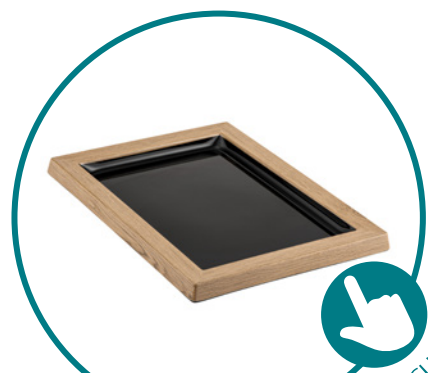

TURA FRAME PLATTERS
AVAILABLE IN THE RANGE

TURA OAK SLABS

The Tura Oak finish gives any display a warm and natural feel but with all the benefits of melamine.