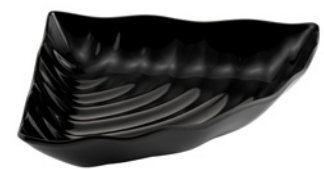

CURVED WAVY PLATTER

**Black Curved Wavy Platter**  
TB90553 259 x 247 x 38mm

**Black Curved Wavy Platter**  
TB90555 538 x 376 x 38mm

**Black Curved Wavy Platter**  
TB90554 538 x 376 x 38mm

**Black Deep Curved Wavy Platter**  
TB90557 269 x 374 x 60mm