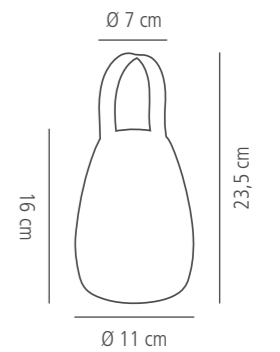

17006
white