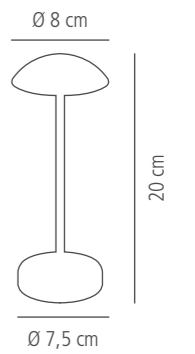

ALVA

✓
inklusive Ladestation
charging station included

✓
USB Ladekabel
USB charging cable

✓
Fernbedienung inkl. Batterie
remote control incl. battery

✓
möbelschonende Unterseite
furniture-friendly underside

Tischleuchte
table lamp
lámpara de mesa
lampe de table

inklusive Ladestation, USB Ladekabel (ohne Netzteil), Fernbedienung inklusive Batterie
charging station included, USB charging cable (without mains adapter), remote control including battery
con estación de carga, cable de carga USB (sin adaptador de red), mando a distancia inclusivo batería
avec station de charge, câble de charge USB (sans bloc d'alimentation), télécommande avec batterie

	Ø cm	↑ cm	Farbe / Colour	€
17038	8	20	rust	52,00
17039	8	20	copper	54,00