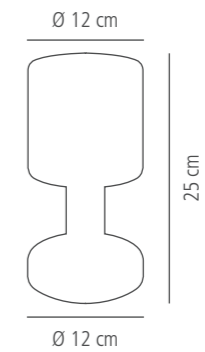

17006
white