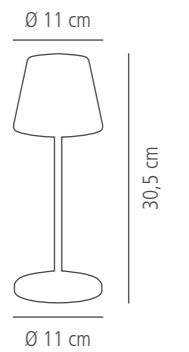

MERLE

✓
inklusive Ladestation
charging station included

✓
USB Ladekabel
USB charging cable

✓
Fernbedienung inkl. Batterie
remote control incl. battery

✓
möbelschonende Unterseite
furniture-friendly underside

Tischleuchte
table lamp
lámpara de mesa
lampe de table

inklusive Ladestation, USB Ladekabel (ohne Netzteil), Fernbedienung inklusive Batterie
charging station included, USB charging cable (without mains adapter), remote control including battery
con estación de carga, cable de carga USB (sin adaptador de red), mando a distancia inclusivo batería
avec station de charge, câble de charge USB (sans bloc d'alimentation), télécommande avec batterie

	Ø cm	↑ cm	Farbe / Colour		€
17008	11	30,5		gold	78,00
17009	11	30,5		rust	78,00
17010	11	30,5		copper	78,00